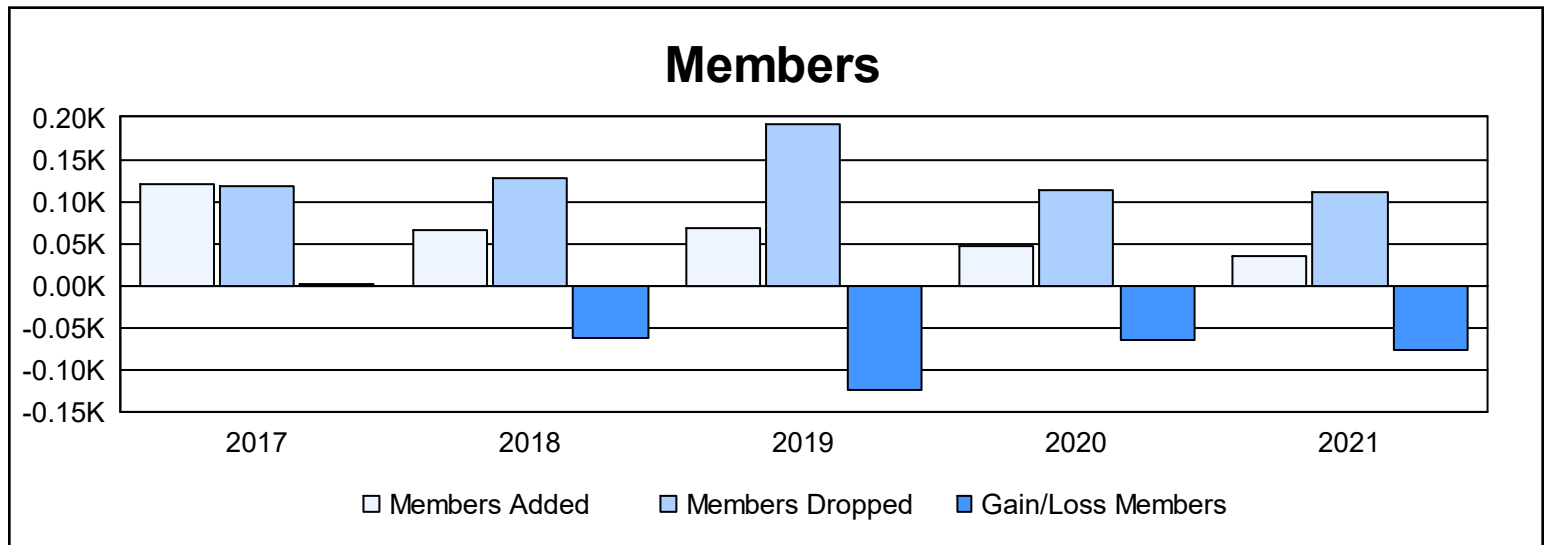

Year	New Clubs	Dropped Clubs	Gain/ Loss Clubs	New Members	Charter Members	Reinstate Members	Transfer Members	Total Member Added	Total Members Dropped	Gain/ Loss Members
2016-2017	0	1	-1	114	0	0	7	121	119	2
2017-2018	0	1	-1	60	0	1	4	65	127	-62
2018-2019	0	5	-5	48	1	2	17	68	192	-124
2019-2020	0	1	-1	42	0	1	4	47	113	-66
2020-2021	0	0	0	29	0	4	1	34	111	-77
<b>Average</b>	<b>0</b>	<b>2</b>	<b>-2</b>	<b>59</b>	<b>0</b>	<b>2</b>	<b>7</b>	<b>67</b>	<b>132</b>	<b>-65</b>

### Membership Composition June 2021 Cumulative