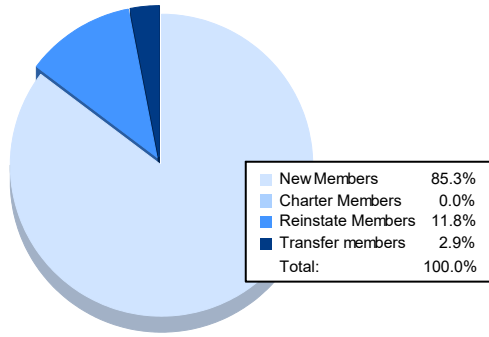

Year	New Clubs	Dropped Clubs	Gain/ Loss Clubs	New Members	Charter Members	Reinstate Members	Transfer Members	Total Member Added	Total Members Dropped	Gain/ Loss Members
2016-2017	0	1	-1	114	0	0	7	121	119	2
2017-2018	0	1	-1	60	0	1	4	65	127	-62
2018-2019	0	5	-5	48	1	2	17	68	192	-124
2019-2020	0	1	-1	42	0	1	4	47	113	-66
2020-2021	0	0	0	29	0	4	1	34	111	-77
<b>Average</b>	<b>0</b>	<b>2</b>	<b>-2</b>	<b>59</b>	<b>0</b>	<b>2</b>	<b>7</b>	<b>67</b>	<b>132</b>	<b>-65</b>

### Membership Composition June 2021 Cumulative