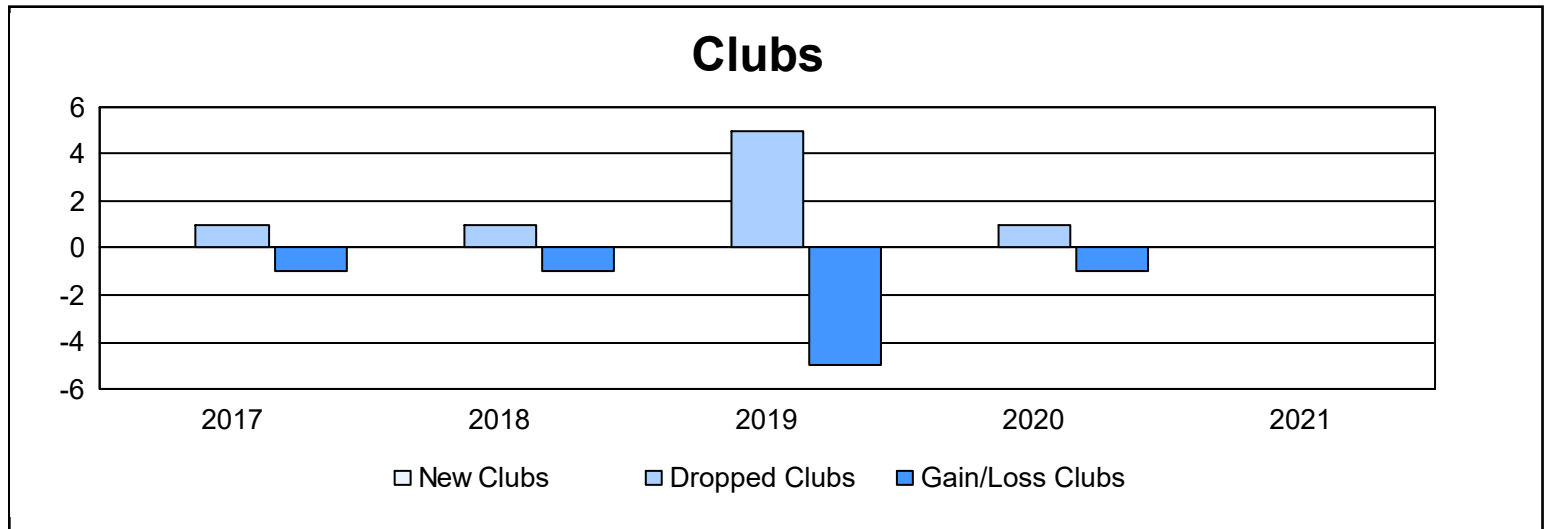

Year	New Clubs	Dropped Clubs	Gain/ Loss Clubs	New Members	Charter Members	Reinstate Members	Transfer Members	Total Member Added	Total Members Dropped	Gain/ Loss Members
2016-2017	0	1	-1	114	0	0	7	121	119	2
2017-2018	0	1	-1	60	0	1	4	65	127	-62
2018-2019	0	5	-5	48	1	2	17	68	192	-124
2019-2020	0	1	-1	42	0	1	4	47	113	-66
2020-2021	0	0	0	29	0	4	1	34	111	-77
<b>Average</b>	<b>0</b>	<b>2</b>	<b>-2</b>	<b>59</b>	<b>0</b>	<b>2</b>	<b>7</b>	<b>67</b>	<b>132</b>	<b>-65</b>

### Membership Composition June 2021 Cumulative